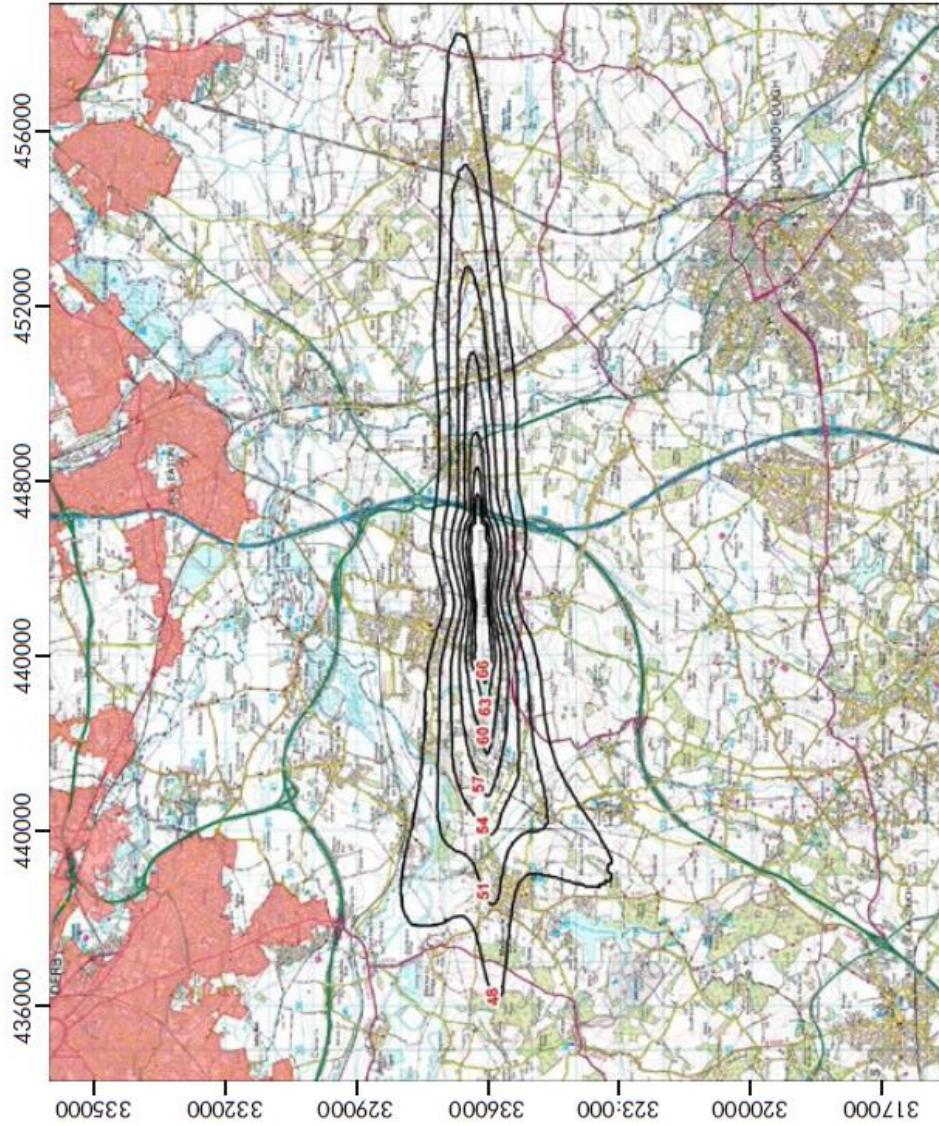

APPENDIX B

Department for Environment Food & Rural Affairs

The Environmental Noise (England) Regulations 2006 (as amended)
East Midlands Airport (EGNX)
L_{night}

Year – 2016

N

-60 – Noise level Contour (dB)

Agglomeration

0 0.75 1.5 2.25 3
Km

© Crown copyright and database rights 2018
Ordnance Survey 100024198
© Environment Agency copyright and/or database rights 2018. All rights reserved.

2016 L_{night} NOISE CONTOUR MAP